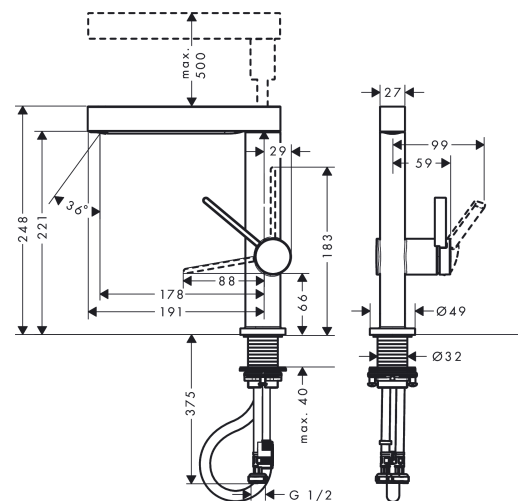

Finoris

Single lever basin mixer 230 with pull-out spray, 2jet without waste set

Surfaces: **Matt White** Article Number: **76063703**

Description

product features

- ComfortZone 230
- projection: 191 mm
- spout height: 229 mm
- spray type: laminar spray, PowderRain
- spray returns through pressing spray diverter and spray returns automatically through handle closing
- extension length: 50 cm
- spray disc surface: graphite
- ceramic cartridge
- temperature limitation adjustable
- connection type: G 1/2 connections
- connection dimension: DN15
- non-return valve

Technology

Design awards

reddot winner 2021

Product image

Scale drawing

Flowchart